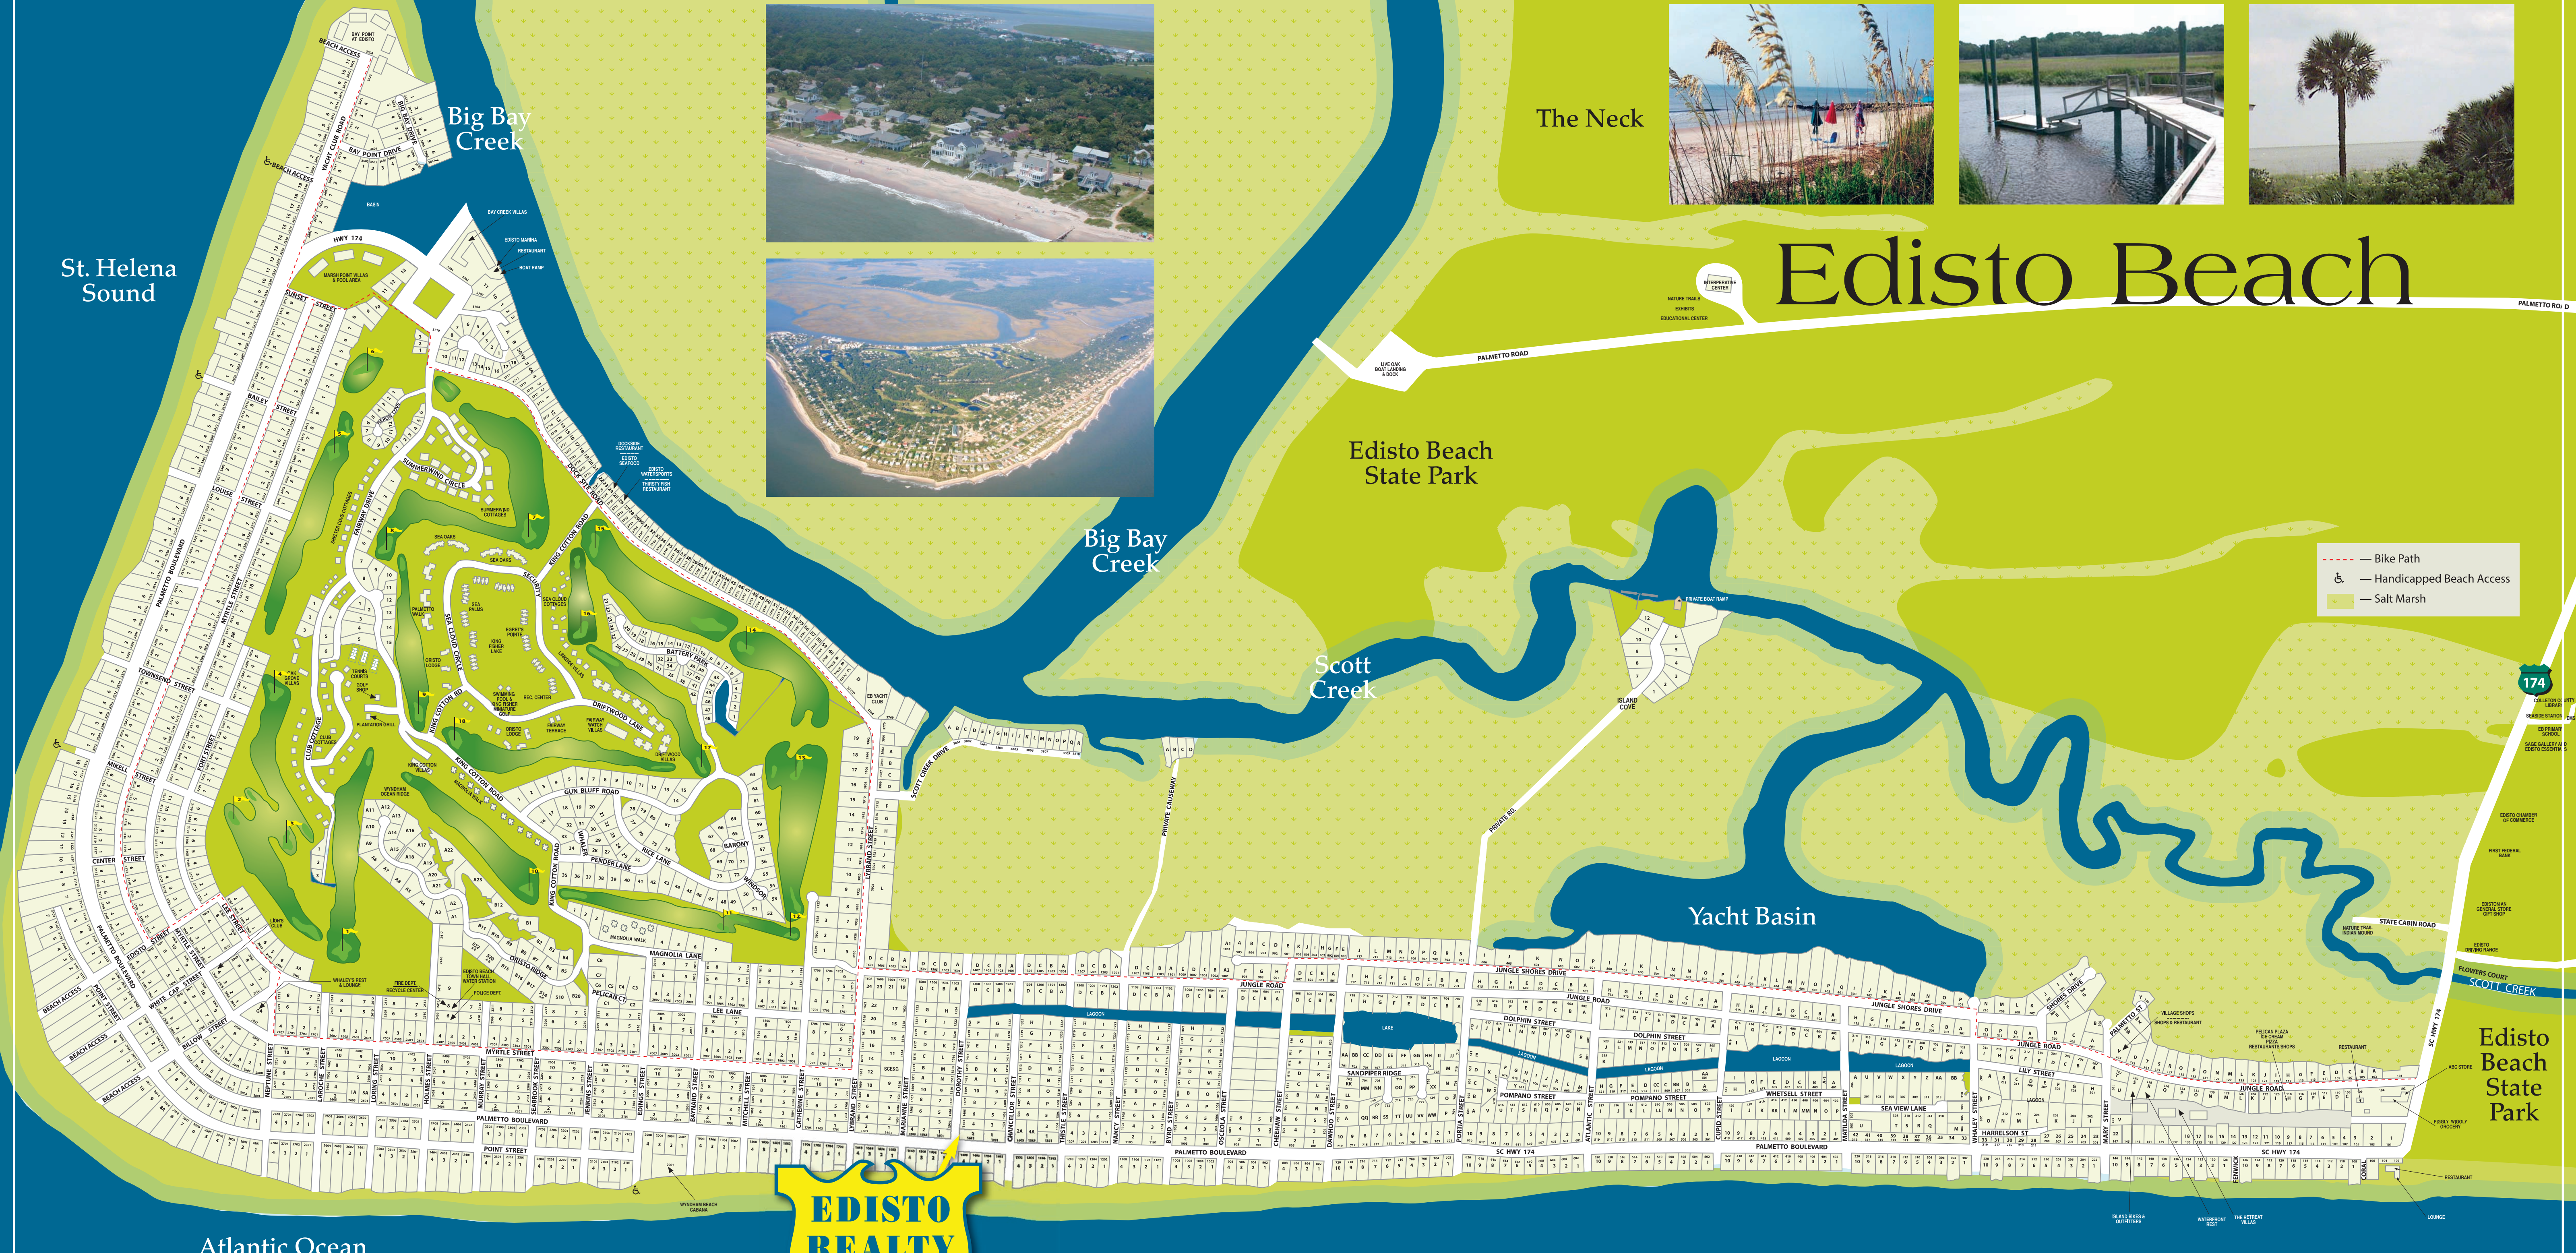

St. Helena Sound

Big Bay Creek

The Neck

Edisto Beach

Edisto Beach State Park

Big Bay Creek

Scott Creek

Yacht Basin

Edisto Beach State Park

- Bike Path
- Handicapped Beach Access
- Salt Marsh

Atlantic Ocean